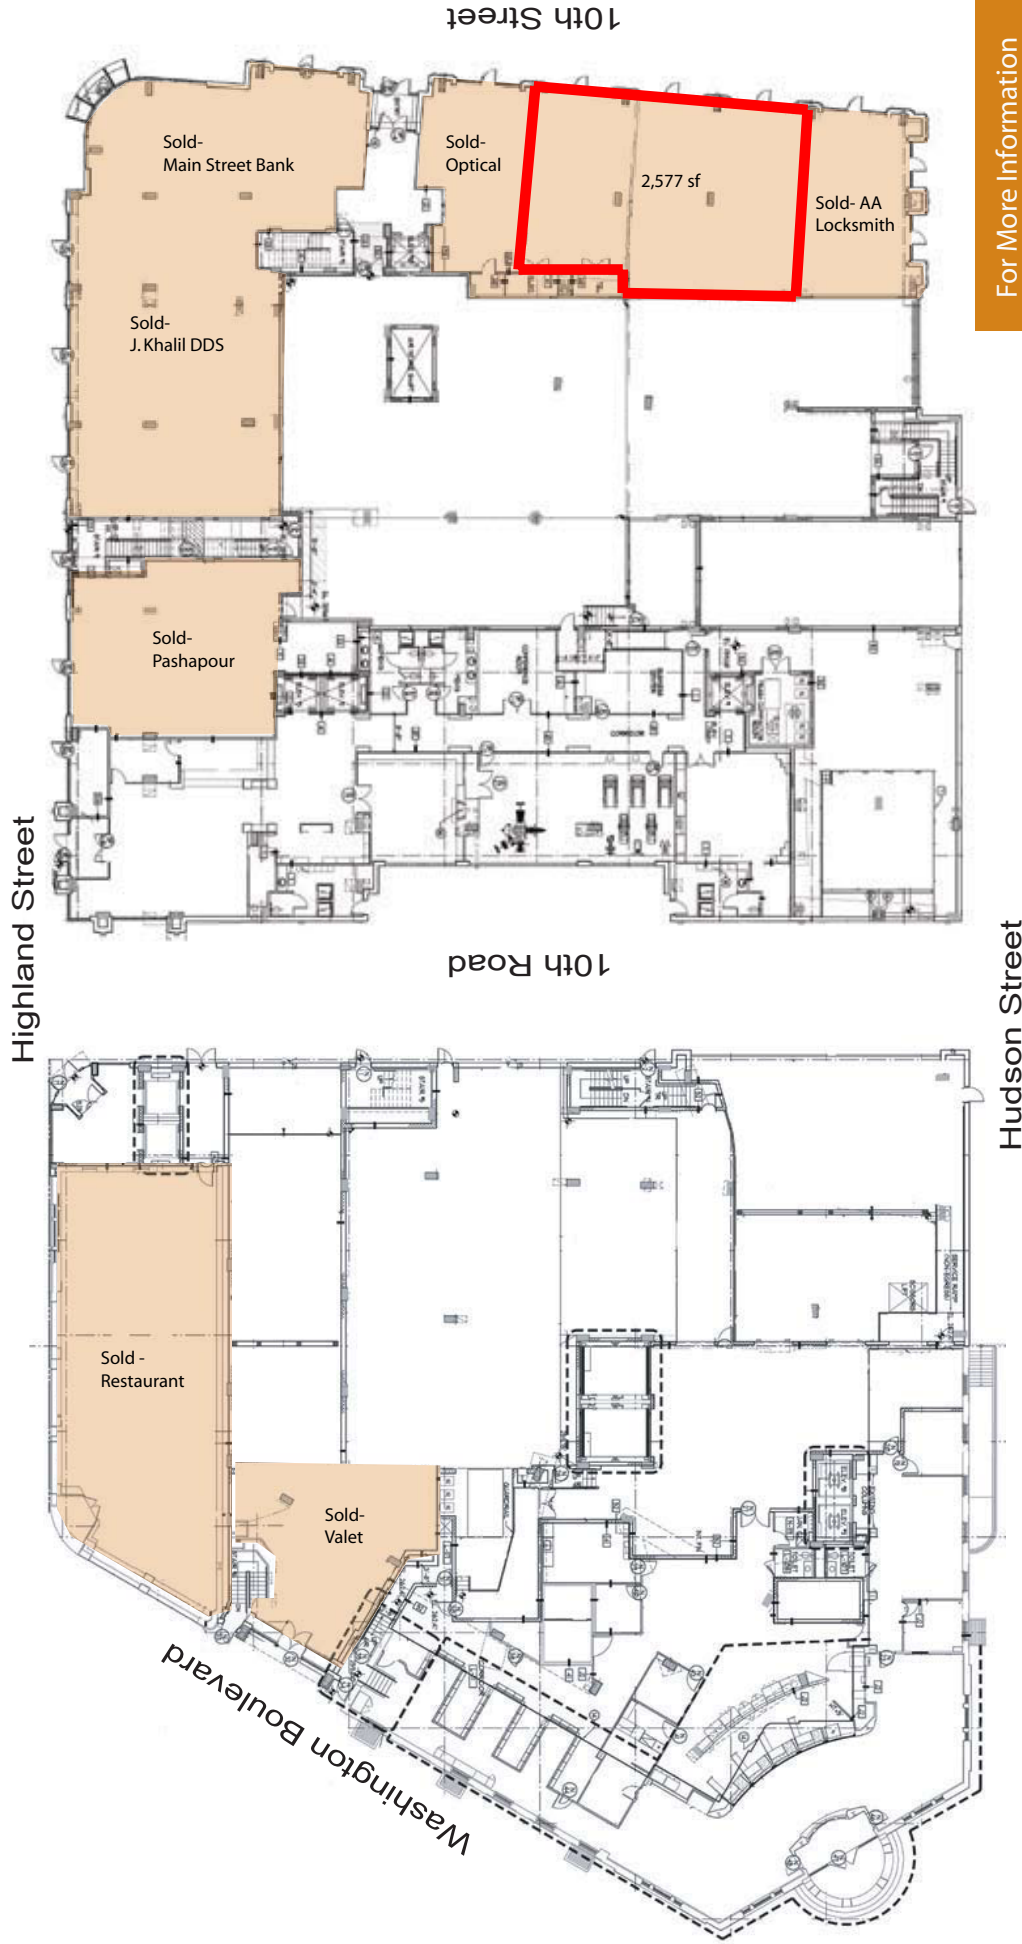

ASADOORIAN

THE PHOENIX AT CLARENDON METRO

Corner of Washington Blvd, and Highland & 10th Streets,
Arlington, VA 22201

For More Information
Please Contact
John Asadoorian
202.333.9066
john@asaretail.com

* All Dimensions Are Approximate